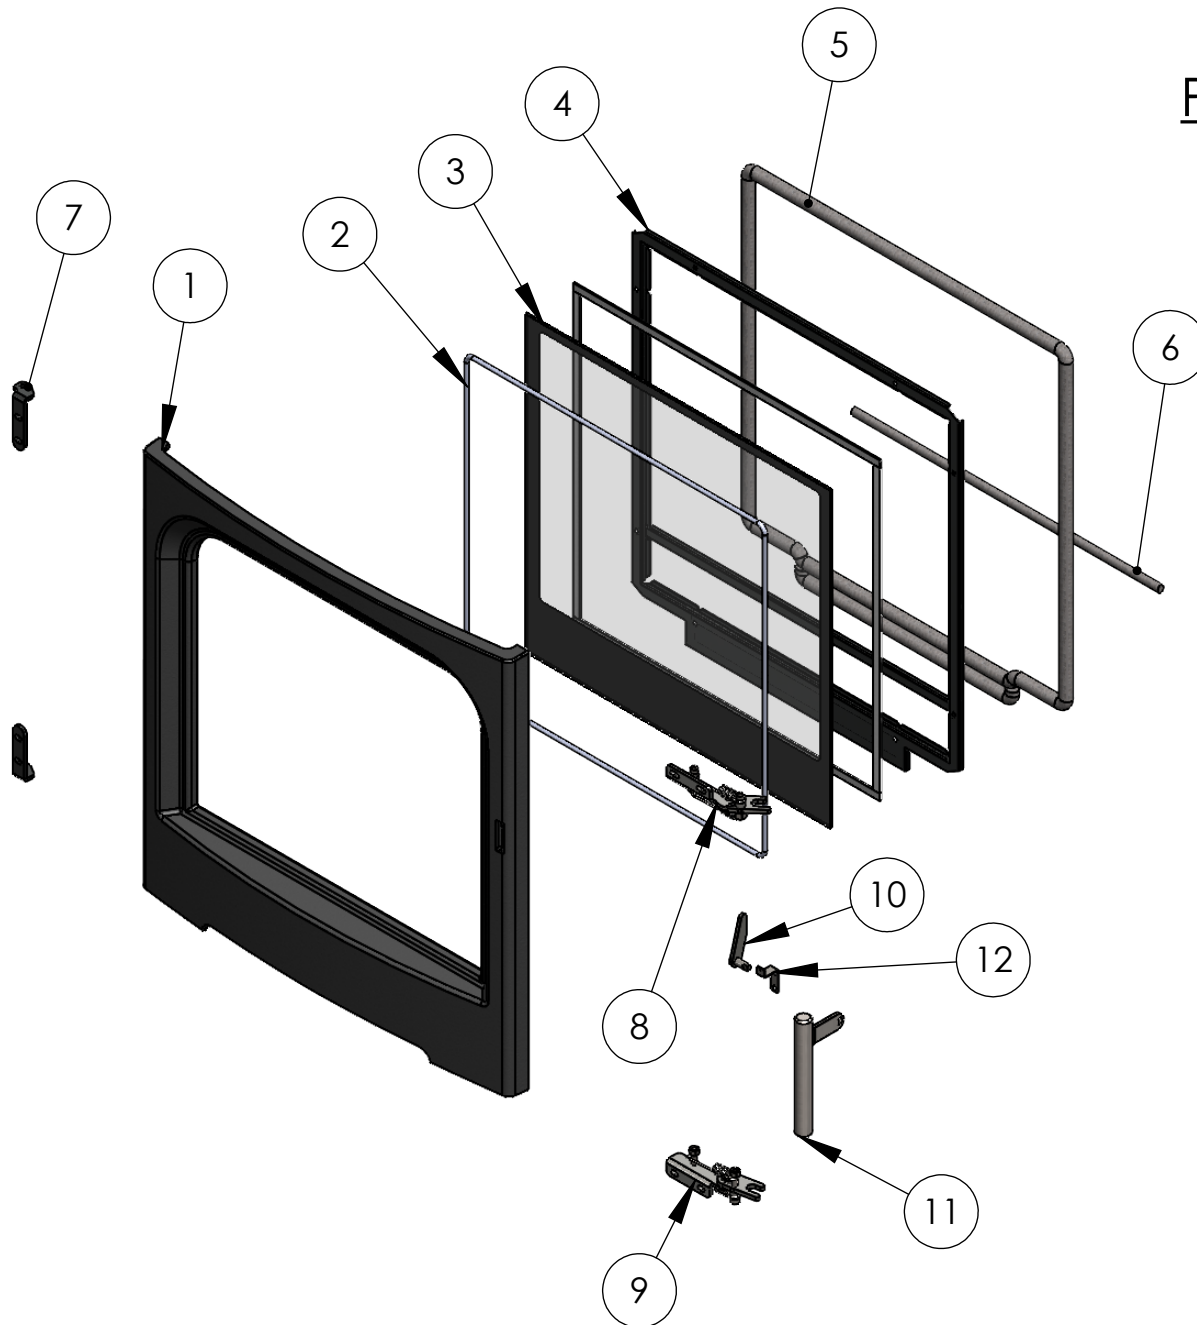

PV5W Countyman Door

| ITEM NO. | Description | Part Number | QTY. |
|----------|----------------------|---|------|
| 1 | Door casting | PSP-0198 | 1 |
| 2 | glass seal | psp-0204 | 1 |
| 3 | Glass panel | PSP-0069 | 1 |
| 4 | glass clamp | outer frame: PSP-0013 / centre channel : 9625 | 1 |
| 5 | Door Seals | Outer: PSP-0107 / bottom: PSP-0106 | 1 |
| 6 | Centre Door seal | PSP-0210 | 1 |
| 7 | Door Hinge | PSP-0022 | 1 |
| 8 | Spring latch | PSP-0087 / Spring: PSP-0091 | 1 |
| 9 | Spring latch | PSP-0088 / Spring: PSP-0091 | 1 |
| 10 | Handle Lever Assy | PSP-0032 | 1 |
| 11 | Door Handle | PSP-0072 / Spring: PSP-0092 | 1 |
| 12 | Door Handle Retainer | PSP-0044 | 1 |
| 13 | glass gasket | FPGASGLA | 1 |